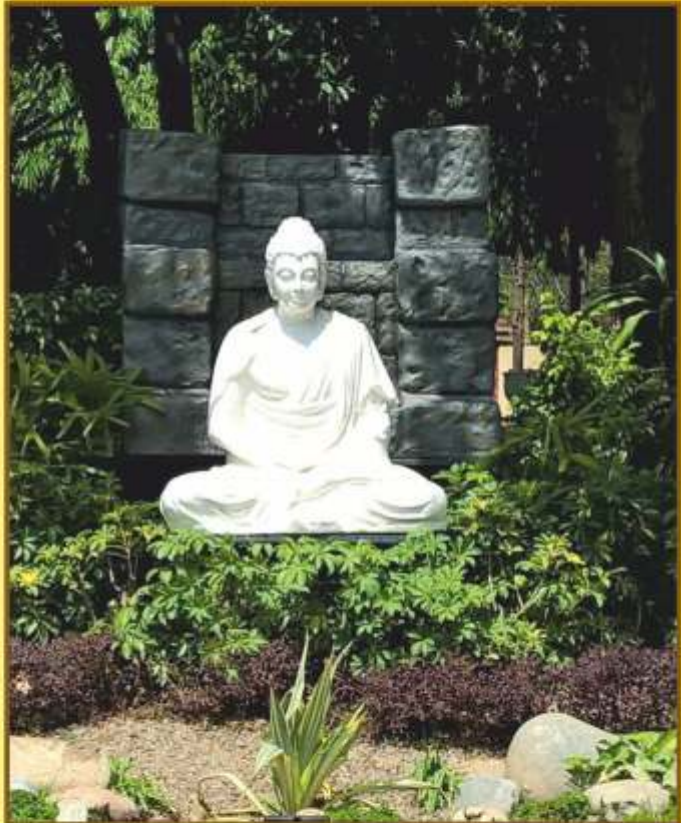

www.orlinaventures.com

Fibre Glass Products

188, Sukhna Enclave, Behind Rock Garden, Kansal, Chandigarh, India-160103
Mobile: +91 99150 08832, +91 89012 32784 | info@orlinaventures.com | orlinaventures@gmail.com